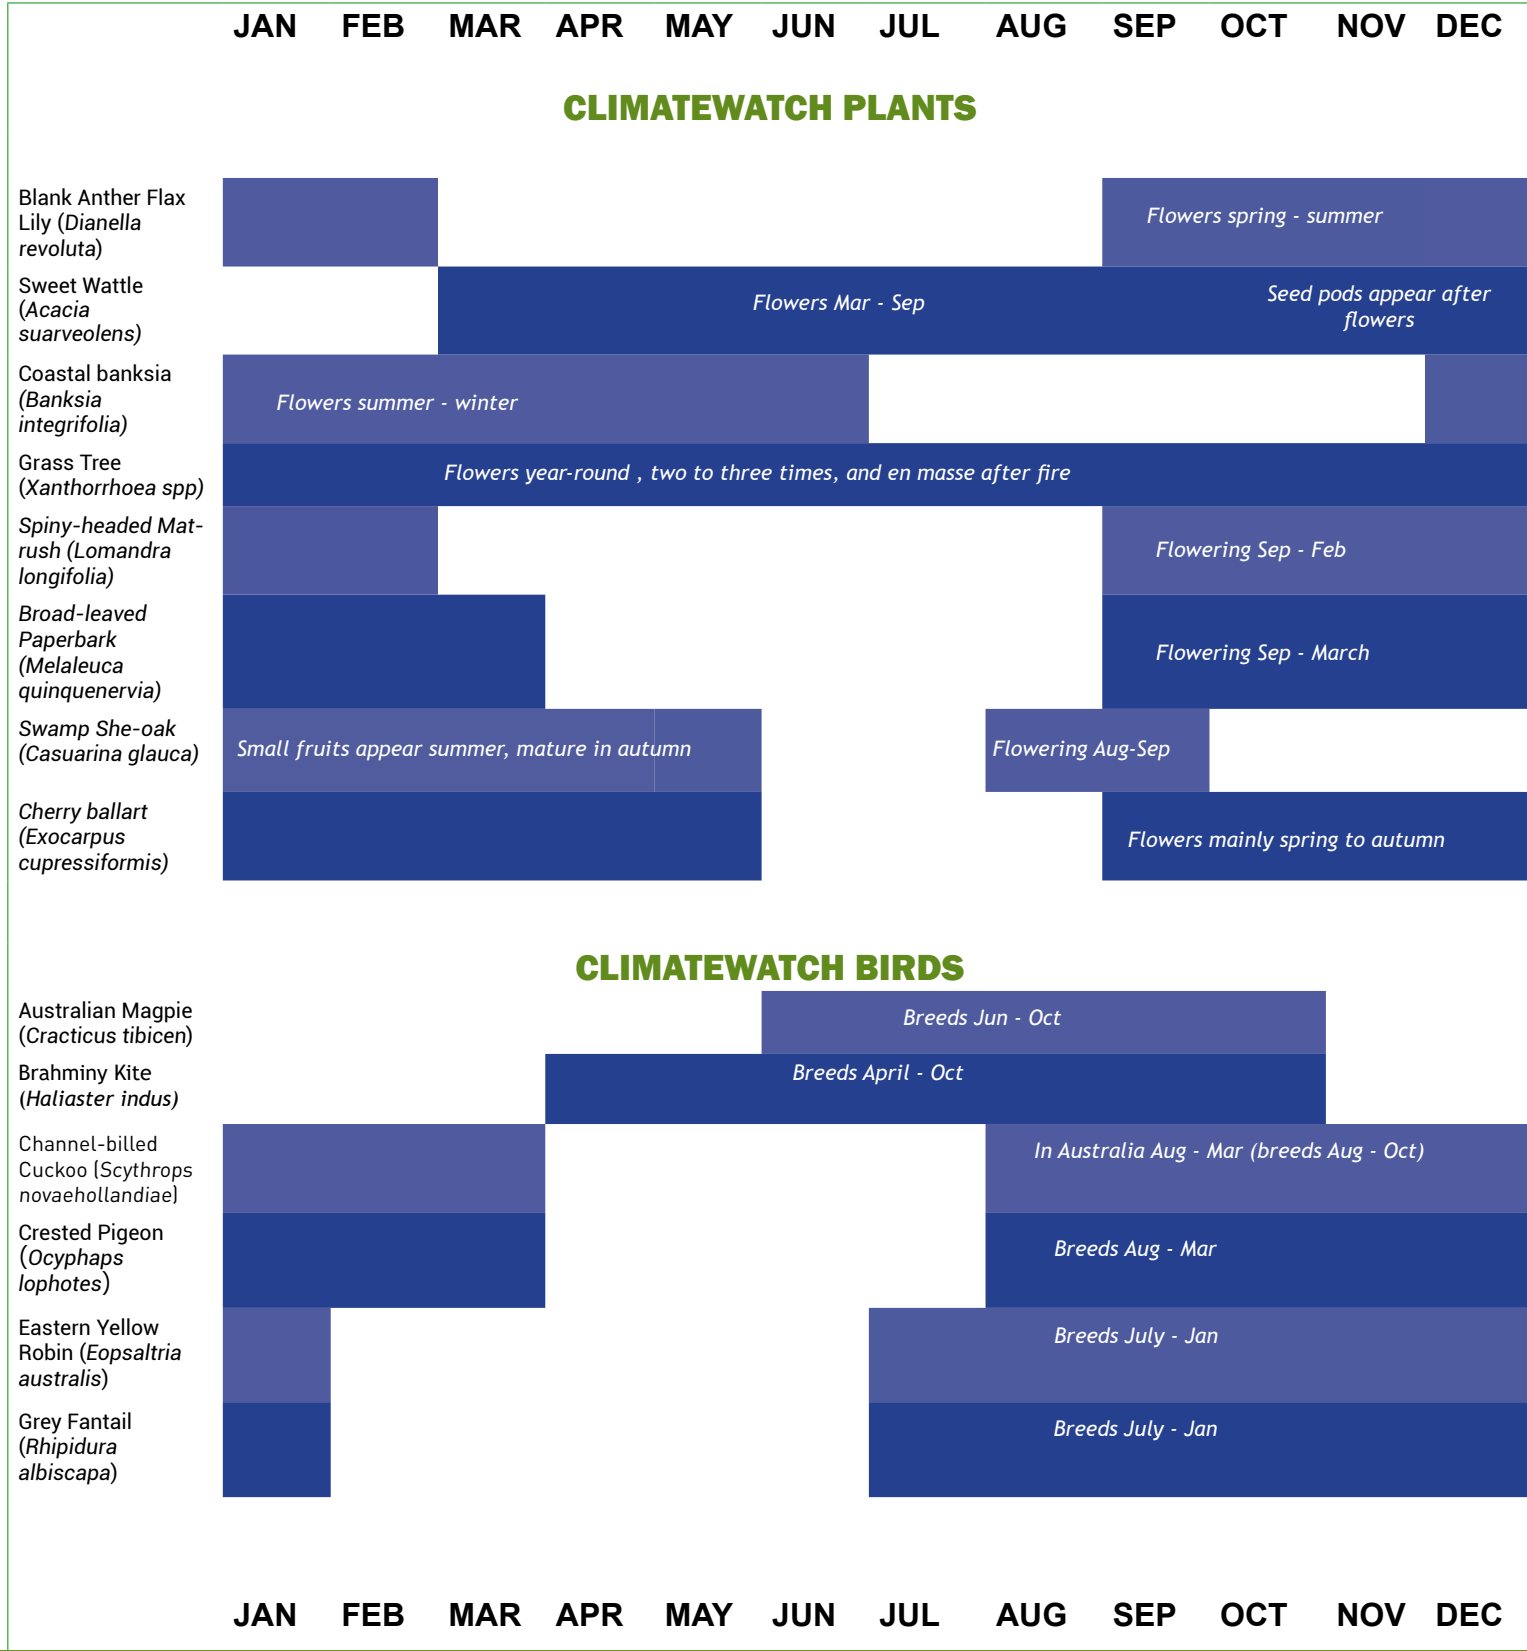

Reach species field guides at [climatewatch.org.au](http://climatewatch.org.au) and use this list to see what you can record for ClimateWatch along the ClimateWatch trail at Currimundi Lake. Species have been selected to help us understand how wildlife is responding to climate change.

Reach species field guides at [climatewatch.org.au](http://climatewatch.org.au) and use this list to see what you can record for ClimateWatch at Kawana Forest. Species have been selected to help us understand how wildlife is responding to climate change.